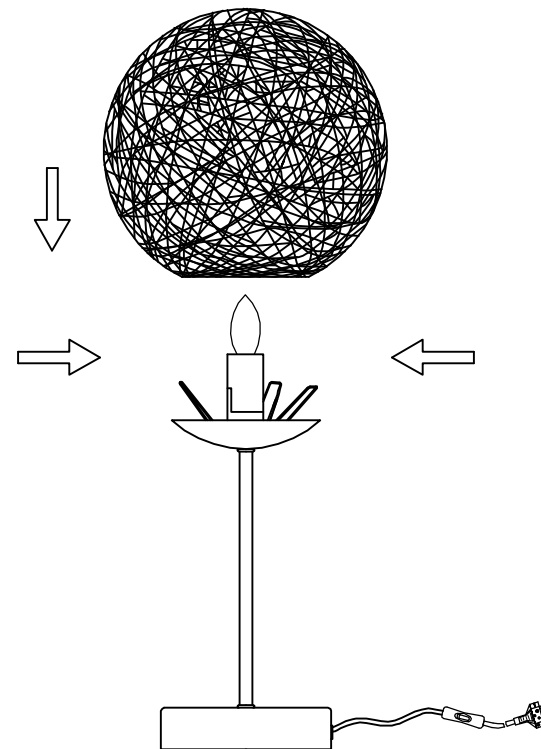

MARKET B

Article No:KS1505T/2A KS2352T

100-240V~ 50-60Hz

E14 MAX 40W

①

②

③